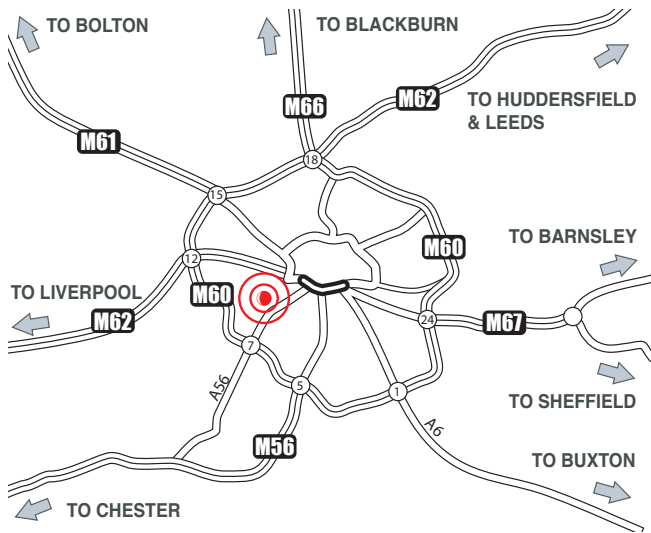

SHEPHERD • GILMOUR

- LOCATION**
- **MANCHESTER**
 - LONDON
 - LEEDS
 - LEICESTER
 - LLANDUDNO
 - NEWC-UNDER-LYME

CASTLEFIELD HOUSE,
29 ELLESMERE STREET,
MANCHESTER,
M15 4LZ

• TEL: 0161 832 7802
• FAX: 0161 832 1540
• WEB: www.shepherd-gilmour.co.uk

LOCATOR MAP

PUBLIC TRANSPORT

- METROLINK** BY TRAM: Cornbrook is served by trains from Manchester city centre and Salford Quays
-  BY RAIL: Deansgate is served by trains from Manchester Piccadilly, Blackpool North and Liverpool Lime Street
-  PARKING: Designated visitor parking is located at the front of the building

STREET MAP

SHEPHERD • GILMOUR

- STRUCTURES
- INFRASTRUCTURE
- CDM CONSULTANTS
- ENVIRONMENT
- PARTY WALL SURVEYORS