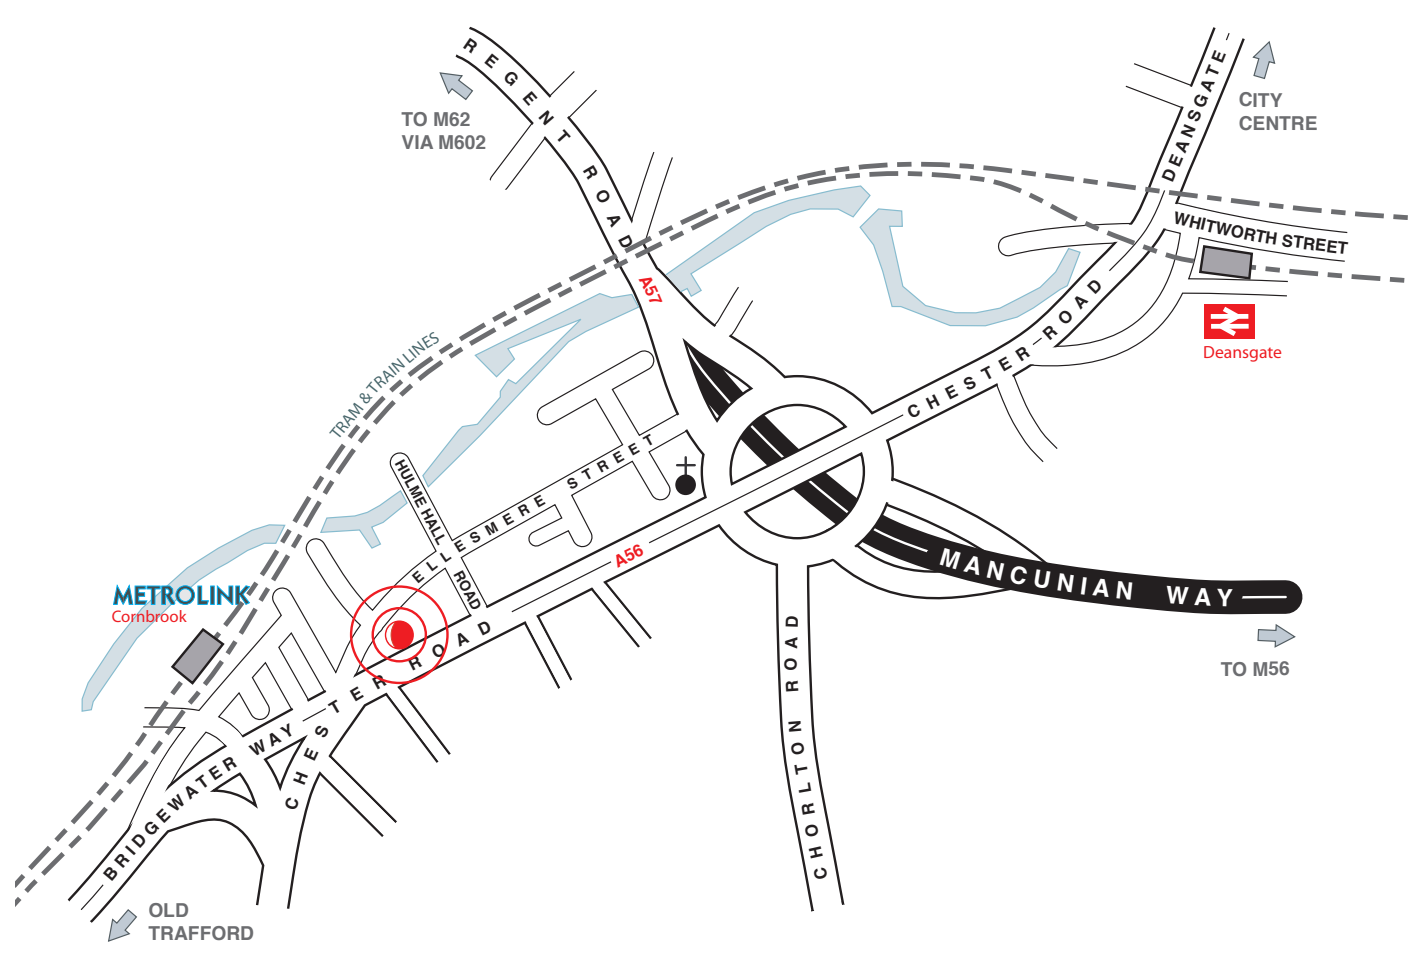

SHEPHERD • GILMOUR

- LOCATION**
- **MANCHESTER**
 - LONDON
 - LEEDS
 - LEICESTER
 - LLANDUDNO
 - NEWC-UNDER-LYME

CASTLEFIELD HOUSE,
29 ELLESMERE STREET,
MANCHESTER,
M15 4LZ

• TEL: 0161 832 7802
• FAX: 0161 832 1540
• WEB: www.shepherd-gilmour.co.uk

LOCATOR MAP

PUBLIC TRANSPORT

- METROLINK** BY TRAM: Cornbrook is served by trains from Manchester city centre and Salford Quays
-  BY RAIL: Deansgate is served by trains from Manchester Piccadilly, Blackpool North and Liverpool Lime Street
-  PARKING: Designated visitor parking is located at the front of the building

STREET MAP

SHEPHERD • GILMOUR

- STRUCTURES
- INFRASTRUCTURE
- CDM CONSULTANTS
- ENVIRONMENT
- PARTY WALL SURVEYORS